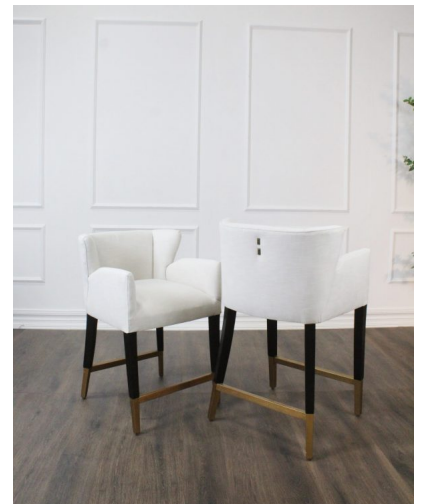

BARSTOOL GRACE, BAE PORCELAIN

A transitional Barstool with classic clean lines. Made in solid hardwoods, black smooth finish with accents in gold. Upholstered a high end fabric performance fabric.

SKU: BS-002-1750-B-POR | **Categories:** [Bar and Counter Stools](#), [Dining](#) |

PRODUCT DESCRIPTION

Also available in Counter height (BS-002-1750-C-POR)

Handcrafted in Peru.

In stock - Quick ship

Bench upholstered in California.

Customization available.

COM Req: 3 Yards (Solid) 4 Yards (Pattern)

GALLERY IMAGES

ADDITIONAL INFORMATION

Dimensions

W 22.5 in x D 23.5 in x H 36 in

Style/Function

Transitional

Finish

Black 002