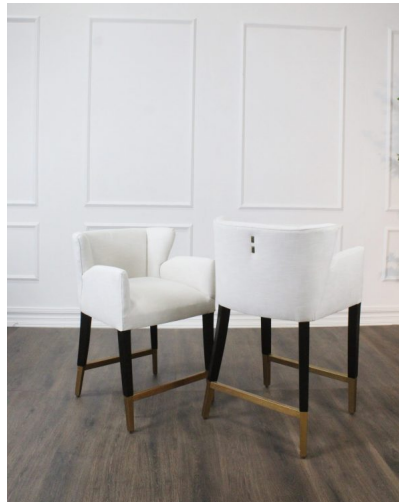

BARSTOOL GRACE, BAE PORCELAIN

Elevate your bar with the **Grace Barstool**, a transitional design handcrafted in Peru. Featuring a smooth black hardwood frame with elegant gold accents and upholstered in luxurious performance-grade “Bae Porcelain” fabric, it's both stylish and durable. In-stock for quick ship and customizable to suit your aesthetic.

SKU: BS-002-1750-B-POR | **Categories:** [Bar and Counter Stools](#), [Dining](#), [In Stock](#) |

PRODUCT DESCRIPTION

Also available in Counter height (BS-002-1750-C-POR)

Handcrafted in Peru.

In stock - Quick ship

Bench upholstered in California.

Customization available.

COM Req: 3 Yards (Solid) 4 Yards (Pattern)

Fabric Shown: Bae Porcelain (Performance/ Grade 2)

Priced as shown.

Nail head Optional.

GALLERY IMAGES

ADDITIONAL INFORMATION

Dimensions	W 22.5 in x D 23.5 in x H 36 in
Style/Function	Transitional
Finish	Black 002