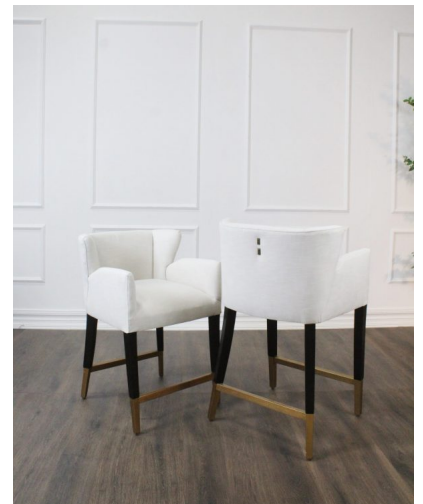

## BARSTOOL GRACE, BAE PORCELAIN

A transitional Barstool with classic clean lines. Made in solid hardwoods, black smooth finish with accents in gold. Upholstered a high end fabric performance fabric.

**SKU:** BS-002-1750-B-POR | **Categories:** [Bar and Counter Stools](#), [Dining](#) |

## PRODUCT DESCRIPTION

Also available in Counter height (BS-002-1750-C-POR)

Handcrafted in Peru.

In stock - Quick ship

Bench upholstered in California.

Customization available.

COM Req: 3 Yards (Solid) 4 Yards (Pattern)

## GALLERY IMAGES

## ADDITIONAL INFORMATION

**Dimensions**

W 22.5 in x D 23.5 in x H 36 in

**Style/Function**

Transitional

**Finish**

Black 002