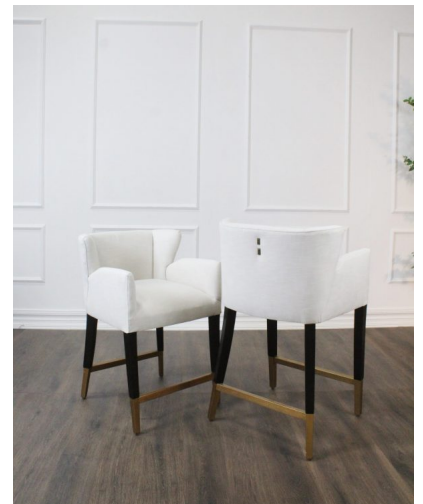

BARSTOOL GRACE, BAE PORCELAIN

A transitional Barstool with classic clean lines. Made in solid hardwoods, black smooth finish with accents in gold. Upholstered a high end fabric performance fabric.

SKU: BS-002-1750-B-POR | **Categories:** [Bar and Counter Stools](#), [Dining](#) |

PRODUCT DESCRIPTION

Also available in Counter height (BS-002-1750-C-POR)

Handcrafted in Peru.

In stock - Quick ship

Bench upholstered in California.

Customization available.

COM Req: 3 Yards (Solid) 4 Yards (Pattern)

GALLERY IMAGES

ADDITIONAL INFORMATION

Dimensions

W 22.5 in x D 23.5 in x H 36 in

Style/Function

Transitional

Finish

Black 002