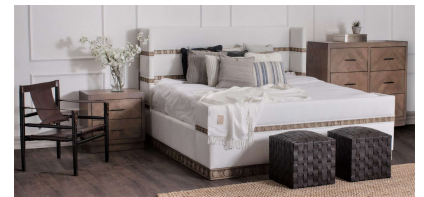

BED GEMINI, KING

The Gemini Bed combines the artisans hand crafting talent displayed in the strips of natural wood across the head and foot boards with a fully upholstered piece in a harmonious and elevated look that is unique to this design. Constructed with hardwoods and covered in high end designer fabric material, you will find this bed to be a one of a kind product design made for the most demanding of buyers.

SKU: MB-028-2110 | **Categories:** [Bedroom](#), [Beds](#), [In Stock](#) |

PRODUCT DESCRIPTION

Handcrafted in Peru.

Bench upholstered in California.

Available in all 3 sizes.

Customization available.

In Stock/ Quick Ship Available.

GALLERY IMAGES

ADDITIONAL INFORMATION

Dimensions

W 82 in x D 90 in x H 52 in

Style/Function

Casual, Coastal, Spanish Hacienda, Traditional, Transitional

Fabric/Leather

Dream Piña Colada