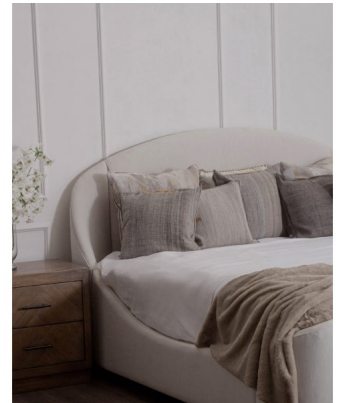

BED GRACE, KING

With an elegant silhouette and gracious curved lines, this unique bed is covered in high end designer fabric material. The Grace Bed is all you can ask for in a bright room with vistas to lush gardens or the city lights from a high rise flat alike. Made with hard wood frame and upholstered one at a time by skilled craftsmen you will surely fall in love time and time again with this high-quality one-of-a-kind bed.

SKU: MB-028-2105 | **Categories:** [Bedroom](#), [Beds](#), [In Stock](#), [NEW](#) |

PRODUCT DESCRIPTION

Handcrafted in Peru.

Customization available.

Available in Queen and California King.

Fabric shown: Bae Porcelain (Performance)

In Stock/ Quick ship Available.

GALLERY IMAGES

ADDITIONAL INFORMATION

Dimensions

W 84 in x D 90 in x H 52 in

Style/Function

Transitional

Fabric/Leather