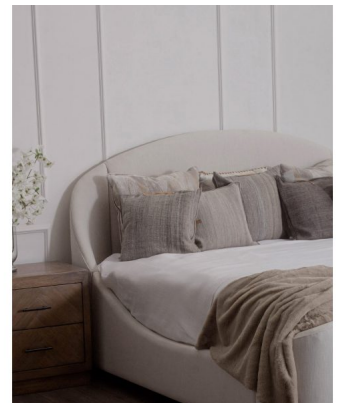

BED GRACE, KING

With an elegant silhouette and gracious curved lines, this unique bed is covered in high end designer fabric material. The Grace Bed is all you can ask for in a bright room with vistas to lush gardens or the city lights from a high rise flat alike. Made with hard wood frame and upholstered one at a time by skilled craftsmen you will surely fall in love time and time again with this high-quality one-of-a-kind bed.

SKU: MB-028-2105 | **Categories:** [Bedroom](#), [Beds](#), [In Stock](#), [NEW](#) |

PRODUCT DESCRIPTION

Handcrafted in Peru.

Customization available.

Available in Queen and California King.

Fabric shown: Bae Porcelain (Performance)

In Stock/ Quick ship Available.

GALLERY IMAGES

ADDITIONAL INFORMATION

Dimensions

W 84 in x D 90 in x H 52 in

Style/Function

Transitional

Fabric/Leather