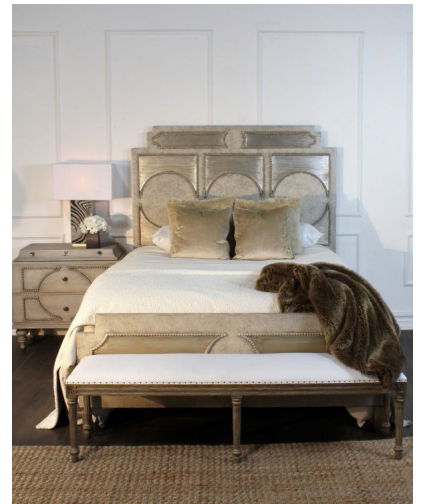

BENCH FRENCH

This French inspired bench is hand crafted and carved, has a driftwood wire brushed finish, and upholstered with solid white performance fabric. A timeless classic, suitable for a footboard in any master bedroom.

SKU: BB-002-1605-REB | **Categories:** [Benches and Ottomans](#), [Living](#) |

PRODUCT DESCRIPTION

Handcrafted in Peru.

Made to order 6-8 Weeks.

Bench upholstered in California.

Customization available.

Fabric Shown: Reba White

COM Req: 2 Yards (Solid) 2 Yards (Pattern)

GALLERY IMAGES

ADDITIONAL INFORMATION

Dimensions	W 65 in x D 15 in x H 20 in
Style/Function	Traditional
Finish	French 002
Fabric / Leather	Reba White