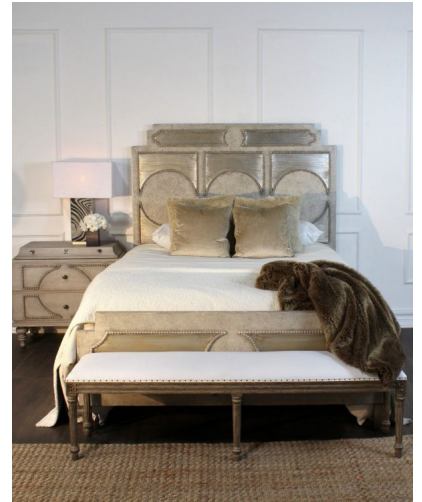

BENCH FRENCH

This French inspired bench is hand crafted and carved, has a driftwood wire brushed finish, and upholstered with solid white performance fabric. A timeless classic, suitable for a footboard in any master bedroom.

SKU: BB-002-1605-REB | **Categories:** [Benches and Ottomans](#), [Living](#) |

PRODUCT DESCRIPTION

Handcrafted in Peru.

Made to order 6-8 Weeks.

Bench upholstered in California.

Customization available.

Fabric Shown: Reba White

COM Req: 2 Yards (Solid) 2 Yards (Pattern)

GALLERY IMAGES

ADDITIONAL INFORMATION

Dimensions	W 65 in x D 15 in x H 20 in
Style/Function	Traditional
Finish	French 002
Fabric / Leather	Reba White