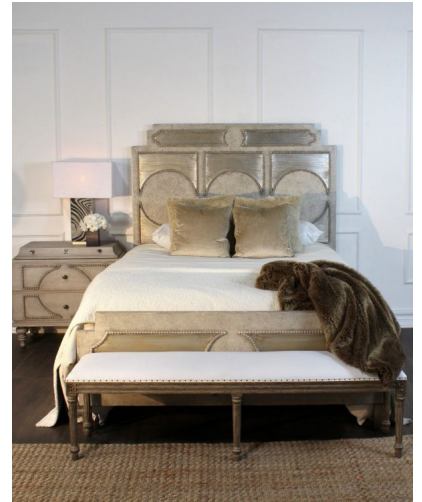

BENCH FRENCH

This French inspired bench is hand crafted and carved, has a driftwood wire brushed finish, and upholstered with solid white performance fabric. A timeless classic, suitable for a footboard in any master bedroom.

SKU: BB-002-1605-REB | **Categories:** [Benches and Ottomans](#), [Living](#) |

PRODUCT DESCRIPTION

Handcrafted in Peru.

Made to order 6-8 Weeks.

Bench upholstered in California.

Customization available.

Fabric Shown: Reba White

COM Req: 2 Yards (Solid) 2 Yards (Pattern)

GALLERY IMAGES

ADDITIONAL INFORMATION

| | |
|-------------------------|-----------------------------|
| Dimensions | W 65 in x D 15 in x H 20 in |
| Style/Function | Traditional |
| Finish | French 002 |
| Fabric / Leather | Reba White |