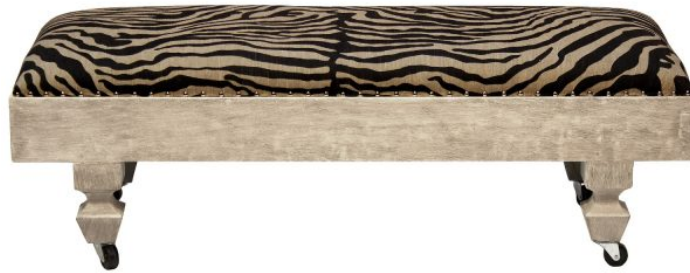

## BENCH ON CASTERS

The bench on casters is finished in a wire brushed Provenzal tone, it has nail heads around its base, paired with small casters for ease of movement. Covered in a zebra printed European linen. This is a must have in a guest room at the end of the bed.

**SKU:** BB-003-1004-PRO-OAT | **Categories:** [Benches and Ottomans](#), [Living](#) |

## PRODUCT DESCRIPTION

Handcrafted in Peru.

Bench upholstered in California.

Customization available.

COM Req: 2 Yards (Solid) 3 Yards (Pattern)

## ADDITIONAL INFORMATION

**Dimensions**

W 54 in x D 20 in x H 18 in

**Style/Function**

Casual, Coastal, Farmhouse, Traditional

**Finish**

Provenzal Light