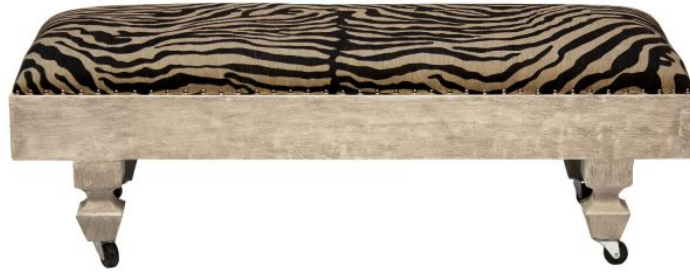

BENCH ON CASTERS

The bench on casters is finished in a wire brushed Provenzal tone, it has nail heads around its base, paired with small casters for ease of movement. Covered in a zebra printed European linen. This is a must have in a guest room at the end of the bed.

SKU: BB-003-1004-PRO-OAT | **Categories:** [Benches and Ottomans](#), [Living](#) |

PRODUCT DESCRIPTION

Handcrafted in Peru.

Bench upholstered in California.

Customization available.

COM Req: 2 Yards (Solid) 3 Yards (Pattern)

GALLERY IMAGES

ADDITIONAL INFORMATION

Dimensions

W 54 in x D 20 in x H 18 in

Style/Function

Casual, Coastal, Farmhouse, Traditional

Finish

Provenzal Light