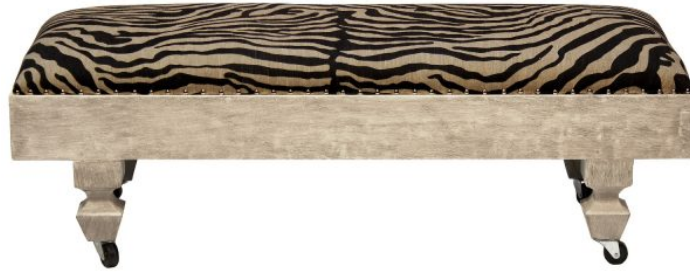

## BENCH ON CASTERS

The bench on casters is finished in a wire brushed Provenzal tone, it has nail heads around its base, paired with small casters for ease of movement. Covered in a zebra printed European linen. This is a must have in a guest room at the end of the bed.

**SKU:** BB-003-1004-PRO-OAT | **Categories:** [Benches and Ottomans](#), [Living](#) |

## PRODUCT DESCRIPTION

Handcrafted in Peru.

Bench upholstered in California.

Customization available.

COM Req: 2 Yards (Solid) 3 Yards (Pattern)

## ADDITIONAL INFORMATION

**Dimensions**

W 54 in x D 20 in x H 18 in

**Style/Function**

Casual, Coastal, Farmhouse, Traditional

**Finish**

Provenzal Light