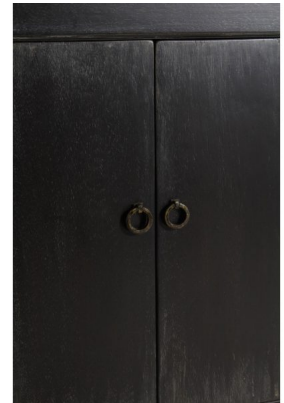

PRODUCT DESCRIPTION

Handcrafted in Peru.

Customization Available.

GALLERY IMAGES