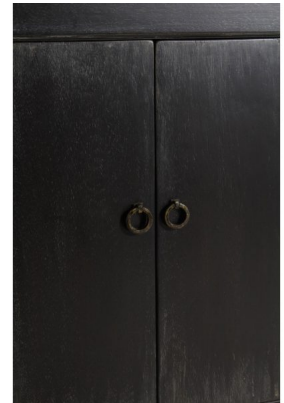

## BUFFET CAMPANA

With clean lines mixed with a multi-layer finish process exposing the wood underneath, the Campana buffet is a perfect piece for a transitional environment. its black finish is rubbed to show a true vintage piece.

**SKU:** BU-028-2100 | **Categories:** [Buffets and Sideboards](#), [Dining](#), [Living](#) |

## ADDITIONAL INFORMATION

**Dimensions**

W 70 in x D 18 in x H 32.5 in

**Style/Function**

Casual, Coastal, Transitional