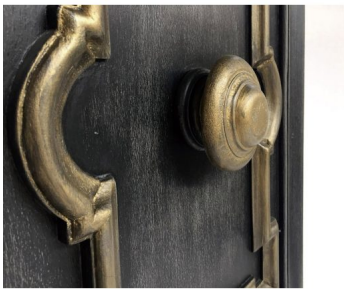

BUFFET MICHELLE

This grand buffet has a contrast in the finish that demands your attention. The whimsical gold accents make this piece truly unique and traditional for any formal space.

SKU: BU-051-2409 | **Categories:** [Buffets and Sideboards](#), [Dining](#), [In Stock](#) |

PRODUCT DESCRIPTION

Handcrafted in Peru.

Customization available.

In Stock/ Quick ship Available.

GALLERY IMAGES

ADDITIONAL INFORMATION

Dimensions

W 81 in x D 16.5 in x H 38.5 in