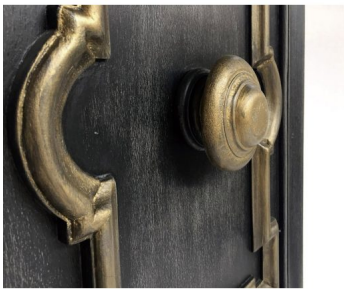

PRODUCT DESCRIPTION

Handcrafted in Peru.

Customization available.

In Stock/ Quick ship Available.

GALLERY IMAGES