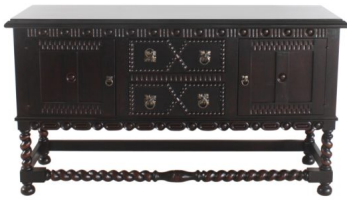

BUFFET MISSION, ESPRESSO

Traditional Spanish design inspired by genuine antique consoles. The Mission buffet beautiful hand carved details and hand turned legs. Versatile use for dining room, living room or hallway. Hand crafted in Peru.

SKU: BU-001-1021 | **Categories:** [Buffets and Sideboards](#), [Dining](#), [In Stock](#) | **Tags:** [Carved Buffet](#), [Carved Sideboard](#), [Espresso](#), [Hacienda](#), [Mission Server](#), [spanish](#)

PRODUCT DESCRIPTION

Handcrafted in Peru.

Customization available.

GALLERY IMAGES

ADDITIONAL INFORMATION

Dimensions

W 72 in x D 22 in x H 40 in

Style/Function