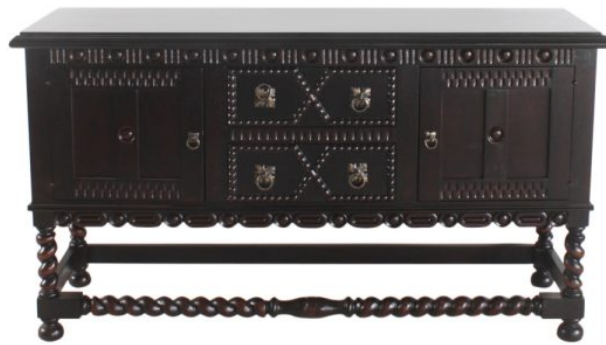

BUFFET MISSION, ESPRESSO

Traditional Spanish design inspired by genuine antique consoles. The Mission buffet beautiful hand carved details and hand turned legs. Versatile use for dining room, living room or hallway. Hand crafted in Peru.

SKU: BU-001-1021 | **Categories:** [Buffets and Sideboards](#), [Dining](#), [In Stock](#) |

PRODUCT DESCRIPTION

Handcrafted in Peru.

In stock - Quick ship

Customization available.

GALLERY IMAGES

ADDITIONAL INFORMATION

Dimensions

W 72 in x D 22 in x H 40 in

Style/Function

Spanish Hacienda

Finish

Espresso