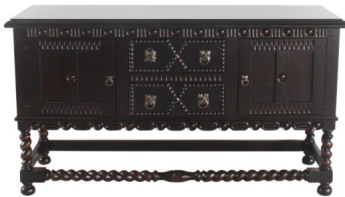

BUFFET MISSION, ESPRESSO

Traditional Spanish design inspired by genuine antique consoles. The Mission buffet beautiful hand carved details and hand turned legs. Versatile use for dining room, living room or hallway. Hand crafted in Peru.

SKU: BU-001-1021 | **Categories:** [Buffets and Sideboards](#), [Dining](#), [In Stock](#) | **Tags:** [Carved Buffet](#), [Carved Sideboard](#), [Espresso](#), [Hacienda](#), [Mission Server](#), [spanish](#)

PRODUCT DESCRIPTION

Handcrafted in Peru.

Customization available.

GALLERY IMAGES

ADDITIONAL INFORMATION

Dimensions

W 72 in x D 22 in x H 40 in

Style/Function