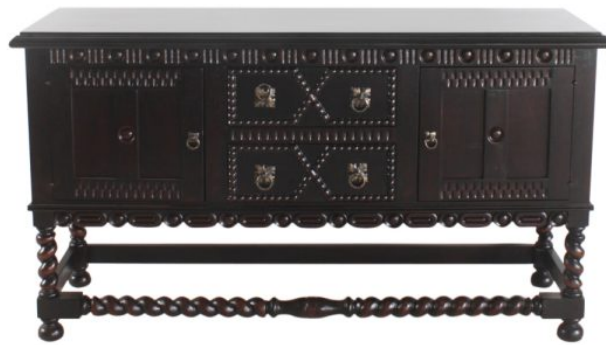

BUFFET MISSION, ESPRESSO

Traditional Spanish design inspired by genuine antique consoles. The Mission buffet beautiful hand carved details and hand turned legs. Versatile use for dining room, living room or hallway. Hand crafted in Peru.

SKU: BU-001-1021 | **Categories:** [Buffets and Sideboards](#), [Dining](#), [In Stock](#) | **Tags:** [Carved Buffet](#), [Carved Sideboard](#), [Espresso](#), [Hacienda](#), [Mission Server](#), [spanish](#)

PRODUCT DESCRIPTION

Handcrafted in Peru.

Customization available.

GALLERY IMAGES

ADDITIONAL INFORMATION

Dimensions

W 72 in x D 22 in x H 40 in

Style/Function