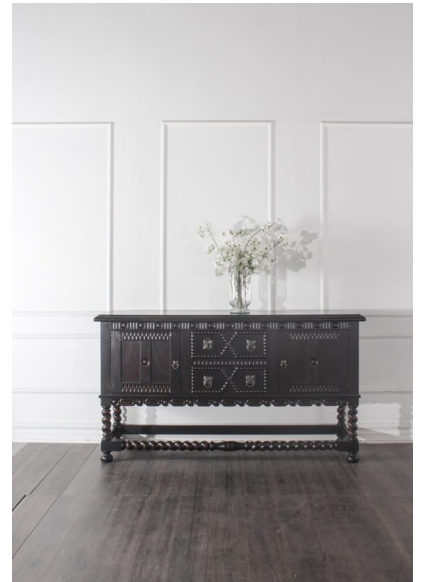

BUFFET MISSION, ESPRESSO

Traditional Spanish design inspired by genuine antique consoles. The Mission buffet beautiful hand carved details and hand turned legs. Versatile use for dining room, living room or hallway. Hand crafted in Peru.

SKU: BU-001-1021 | **Categories:** [Buffets and Sideboards](#), [Dining](#), [In Stock](#) |

PRODUCT DESCRIPTION

Handcrafted in Peru.

In stock - Quick ship

Customization available.

GALLERY IMAGES

ADDITIONAL INFORMATION

Dimensions

W 72 in x D 22 in x H 40 in

Style/Function

Spanish Hacienda

Finish

Espresso