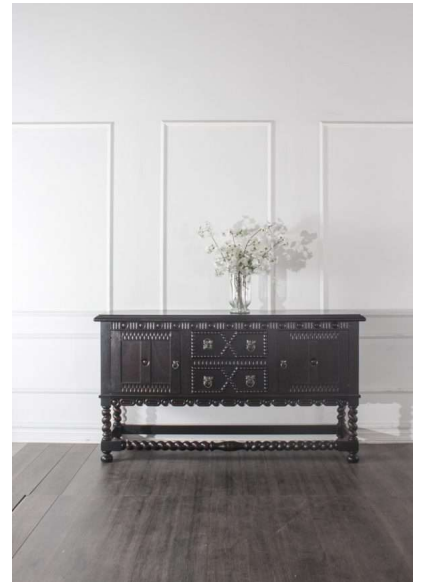

BUFFET MISSION, ESPRESSO

Traditional Spanish design inspired by genuine antique consoles. The Mission buffet beautiful hand carved details and hand turned legs. Versatile use for dining room, living room or hallway. Hand crafted in Peru.

SKU: BU-001-1021 | **Categories:** [Buffets and Sideboards](#), [Dining](#), [In Stock](#) | **Tags:** [Carved Buffet](#), [Carved Sideboard](#), [Espresso](#), [Hacienda](#), [Mission Server](#), [spanish](#)

PRODUCT DESCRIPTION

Handcrafted in Peru.

Customization available.

GALLERY IMAGES

ADDITIONAL INFORMATION

Dimensions

W 72 in x D 22 in x H 40 in

Style/Function