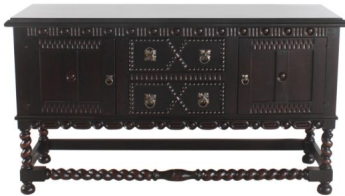

BUFFET MISSION, ESPRESSO

Traditional Spanish design inspired by genuine antique consoles. The Mission buffet beautiful hand carved details and hand turned legs. Versatile use for dining room, living room or hallway. Hand crafted in Peru.

SKU: BU-001-1021 | **Categories:** [Buffets and Sideboards](#), [Dining](#), [In Stock](#) |

PRODUCT DESCRIPTION

Handcrafted in Peru.

In stock - Quick ship

Customization available.

GALLERY IMAGES

ADDITIONAL INFORMATION

Dimensions

W 72 in x D 22 in x H 40 in

Style/Function

Spanish Hacienda

Finish

Espresso