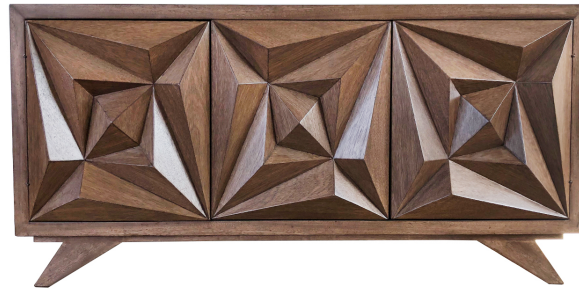

BUFFET PAYNE

Meticulously handcrafted, this buffet combines timeless elegance with contemporary flair. Its geometric design, featuring angled lines and sharp edges, adds a touch of modern sophistication to your space. The spacious storage compartments and classic silhouette make it a sophisticated addition to any dining or living area. Elevate your home with the Payne Buffet and experience the perfect fusion of style, practicality, and exceptional craftsmanship.

SKU: BU-051-2310 | **Categories:** [Buffets and Sideboards](#), [Dining](#), [NEW](#) | **Tags:** [Angled](#), [BUFFET](#), [CONTEMPORARY](#), [GEOMETRIC](#), [PERUVIAN FURNITURE](#), [SERVER](#), [Sharp Edges](#)

PRODUCT DESCRIPTION

Handcrafted in Peru.

Customization Available.

GALLERY IMAGES

ADDITIONAL INFORMATION

Dimensions

W 75 in x D 22 in x H 37.5 in

Material