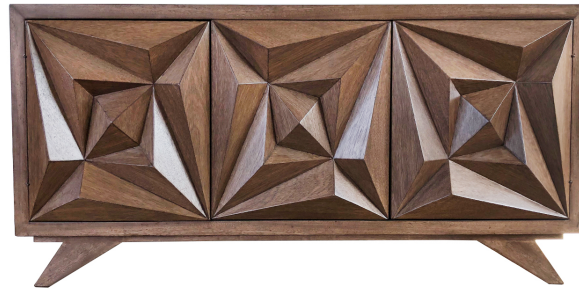

## BUFFET PAYNE

Meticulously handcrafted, this buffet combines timeless elegance with contemporary flair. Its geometric design, featuring angled lines and sharp edges, adds a touch of modern sophistication to your space. The spacious storage compartments and classic silhouette make it a sophisticated addition to any dining or living area. Elevate your home with the Payne Buffet and experience the perfect fusion of style, practicality, and exceptional craftsmanship.

**SKU:** BU-051-2310 | **Categories:** [Buffets and Sideboards](#), [Dining](#), [NEW](#) | **Tags:** [Angled](#), [BUFFET](#), [CONTEMPORARY](#), [GEOMETRIC](#), [PERUVIAN FURNITURE](#), [SERVER](#), [Sharp Edges](#)

## **ADDITIONAL INFORMATION**

**Dimensions**

W 75 in x D 22 in x H 37.5 in

**Material**

Wood

**Style/Function**

Transitional