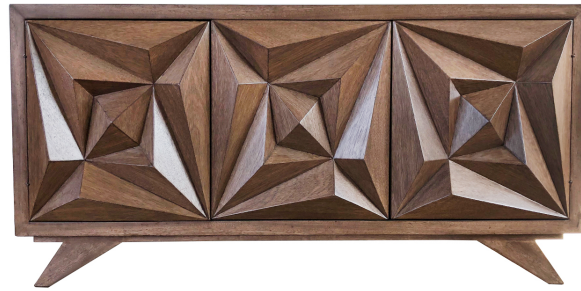

## BUFFET PAYNE

Meticulously handcrafted, this buffet combines timeless elegance with contemporary flair. Its geometric design, featuring angled lines and sharp edges, adds a touch of modern sophistication to your space. The spacious storage compartments and classic silhouette make it a sophisticated addition to any dining or living area. Elevate your home with the Payne Buffet and experience the perfect fusion of style, practicality, and exceptional craftsmanship.

**SKU:** BU-051-2310 | **Categories:** [Buffets and Sideboards](#), [Dining](#), [NEW](#) | **Tags:** [Angled](#), [BUFFET](#), [CONTEMPORARY](#), [GEOMETRIC](#), [PERUVIAN FURNITURE](#), [SERVER](#), [Sharp Edges](#)

## ADDITIONAL INFORMATION

**Dimensions**

W 75 in x D 22 in x H 37.5 in

**Material**

Wood

**Style/Function**

Transitional