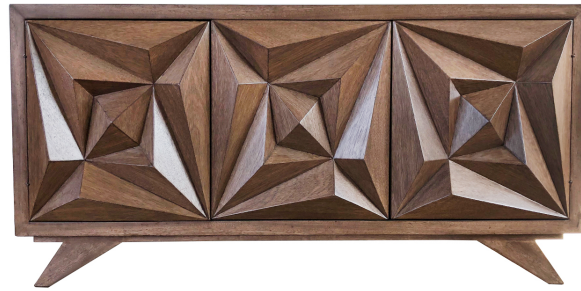

BUFFET PAYNE

Meticulously handcrafted, this buffet combines timeless elegance with contemporary flair. Its geometric design, featuring angled lines and sharp edges, adds a touch of modern sophistication to your space. The spacious storage compartments and classic silhouette make it a sophisticated addition to any dining or living area. Elevate your home with the Payne Buffet and experience the perfect fusion of style, practicality, and exceptional craftsmanship.

SKU: BU-051-2310 | **Categories:** [Buffets and Sideboards](#), [Dining](#), [NEW](#) | **Tags:** [Angled](#), [BUFFET](#), [CONTEMPORARY](#), [GEOMETRIC](#), [PERUVIAN FURNITURE](#), [SERVER](#), [Sharp Edges](#)

PRODUCT DESCRIPTION

Handcrafted in Peru.

Customization Available.

GALLERY IMAGES

ADDITIONAL INFORMATION

Dimensions

W 75 in x D 22 in x H 37.5 in

Material