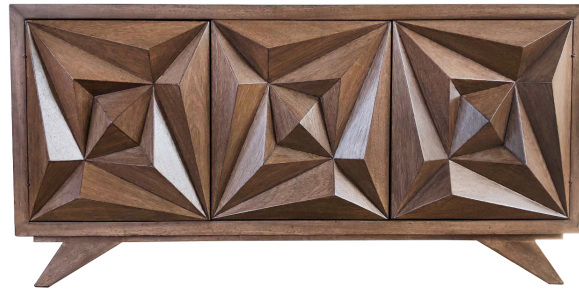

## BUFFET PAYNE

Meticulously handcrafted, this buffet combines timeless elegance with contemporary flair. Its geometric design, featuring angled lines and sharp edges, adds a touch of modern sophistication to your space. The spacious storage compartments and classic silhouette make it a sophisticated addition to any dining or living area. Elevate your home with the Payne Buffet and experience the perfect fusion of style, practicality, and exceptional craftsmanship.

**SKU:** BU-051-2310 | **Categories:** [Buffets and Sideboards](#), [Dining](#), [NEW](#) | **Tags:** [Angled](#), [BUFFET](#), [CONTEMPORARY](#), [GEOMETRIC](#), [PERUVIAN FURNITURE](#), [SERVER](#), [Sharp Edges](#)

## ADDITIONAL INFORMATION

**Dimensions**

W 75 in x D 22 in x H 37.5 in

**Material**

Wood

**Style/Function**

Transitional