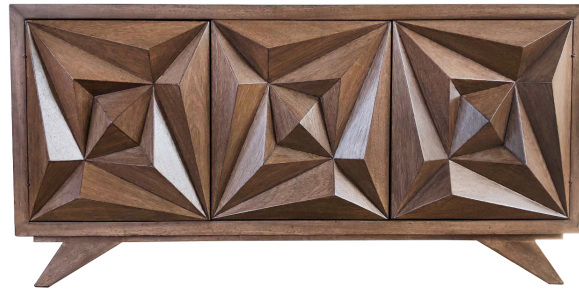

## BUFFET PAYNE

Meticulously handcrafted, this buffet combines timeless elegance with contemporary flair. Its geometric design, featuring angled lines and sharp edges, adds a touch of modern sophistication to your space. The spacious storage compartments and classic silhouette make it a sophisticated addition to any dining or living area. Elevate your home with the Payne Buffet and experience the perfect fusion of style, practicality, and exceptional craftsmanship.

**SKU:** BU-051-2310 | **Categories:** [Buffets and Sideboards](#), [Dining](#), [NEW](#) | **Tags:** [Angled](#), [BUFFET](#), [CONTEMPORARY](#), [GEOMETRIC](#), [PERUVIAN FURNITURE](#), [SERVER](#), [Sharp Edges](#)

## ADDITIONAL INFORMATION

<b>Dimensions</b>	W 75 in x D 22 in x H 37.5 in
<b>Material</b>	Wood
<b>Style/Function</b>	Transitional