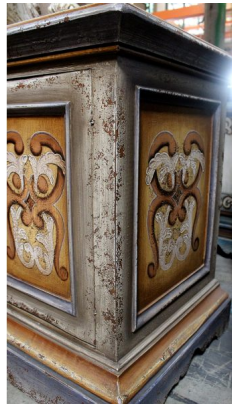

BUFFET SALVADOR, SEVILLE

An oversized media console., the Salvador Buffet is a favourite amongs those that like to enjoy their media room in style, Modeled after Portuguese influence in Brazil, the Salvador provides ample space for your equipment, an open center shelf and 2 compartments that are covered by hand painted doors.

SKU: BU-010-1001-SEV | **Categories:** [Buffets and Sideboards](#), [Dining](#) |

PRODUCT DESCRIPTION

An oversized media console, the Salvador Buffet is a favorite amongst those that like to enjoy their media room in style. Modeled after Portuguese influence in Brazil, the Salvador provides ample space for your equipment, an open center shelf and 2 compartments that are covered by hand painted doors.

GALLERY IMAGES

ADDITIONAL INFORMATION

Dimensions

W 108 in x D 22 in x H 36 in

Style/Function

Spanish Hacienda, Traditional

Finish

Seville