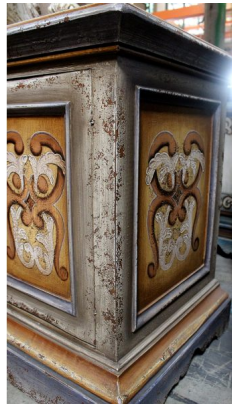

## BUFFET SALVADOR, SEVILLE

An oversized media console., the Salvador Buffet is a favourite amongs those that like to enjoy their media room in style, Modeled after Portuguese influence in Brazil, the Salvador provides ample space for your equipment, an open center shelf and 2 compartments that are covered by hand painted doors.

## PRODUCT DESCRIPTION

An oversized media console, the Salvador Buffet is a favorite amongst those that like to enjoy their media room in style. Modeled after Portuguese influence in Brazil, the Salvador provides ample space for your equipment, an open center shelf and 2 compartments that are covered by hand painted doors.

## ADDITIONAL INFORMATION

**Dimensions**

W 108 in x D 22 in x H 36 in

**Style/Function**

Spanish Hacienda, Traditional

**Finish**

Seville