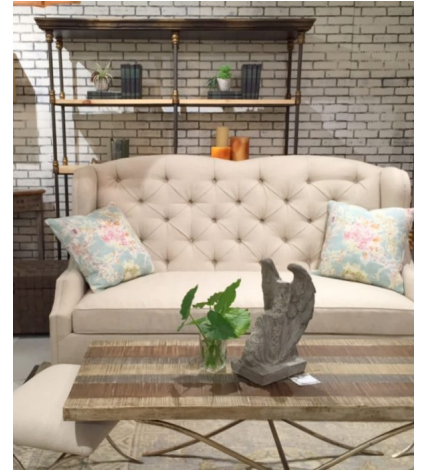

## COCKTAIL TABLE ADRIANA WITH STOOLS

Combining distressed reclaimed-like boards on its top with a sleek solid metal base finished in a pale tone gold leaf. Two metal base stools covered in solid linen with a creme tone make this a perfect piece to gather around in a small or large room alike.

**SKU:** LC-010-1430 | **Categories:** [Cocktail Tables](#), [Living](#) |

## ADDITIONAL INFORMATION

**Dimensions**

W 65 in x D 25 in x H 20 in

**Style/Function**

Casual, Coastal, Farmhouse, Transitional