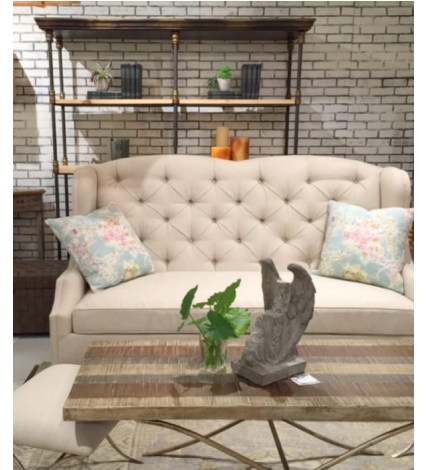

COCKTAIL TABLE ADRIANA WITH STOOLS

Combining distressed reclaimed-like boards on its top with a sleek solid metal base finished in a pale tone gold leaf. Two metal base stools covered in solid linen with a creme tone make this a perfect piece to gather around in a small or large room alike.

SKU: LC-010-1430 | **Categories:** [Cocktail Tables](#), [Living](#) |

PRODUCT DESCRIPTION

In stock - Quick ship

GALLERY IMAGES

ADDITIONAL INFORMATION

Dimensions

W 65 in x D 25 in x H 20 in

Style/Function

Casual, Coastal, Farmhouse, Transitional