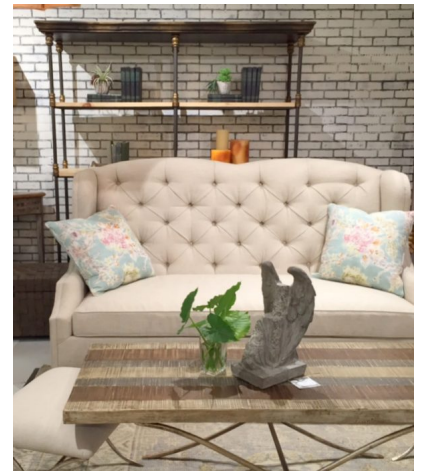

COCKTAIL TABLE ADRIANA WITH STOOLS

Combining distressed reclaimed-like boards on its top with a sleek solid metal base finished in a pale tone gold leaf. Two metal base stools covered in solid linen with a creme tone make this a perfect piece to gather around in a small or large room alike.

SKU: LC-010-1430 | **Categories:** [Cocktail Tables](#), [Living](#) |

PRODUCT DESCRIPTION

In stock - Quick ship

GALLERY IMAGES

ADDITIONAL INFORMATION

Dimensions

W 65 in x D 25 in x H 20 in

Style/Function

Casual, Coastal, Farmhouse, Transitional