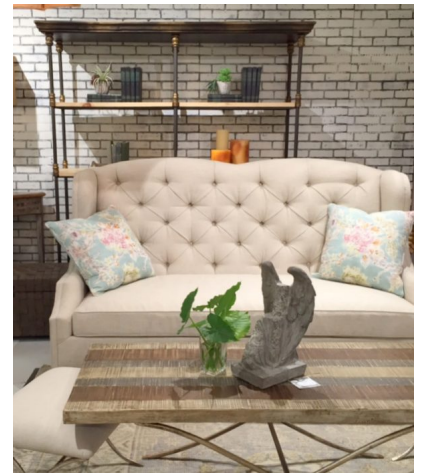

COCKTAIL TABLE ADRIANA WITH STOOLS

Combining distressed reclaimed-like boards on its top with a sleek solid metal base finished in a pale tone gold leaf. Two metal base stools covered in solid linen with a creme tone make this a perfect piece to gather around in a small or large room alike.

SKU: LC-010-1430 | **Categories:** [Cocktail Tables](#), [Living](#) |

PRODUCT DESCRIPTION

In stock - Quick ship

GALLERY IMAGES

ADDITIONAL INFORMATION

Dimensions

W 65 in x D 25 in x H 20 in

Style/Function

Casual, Coastal, Farmhouse, Transitional