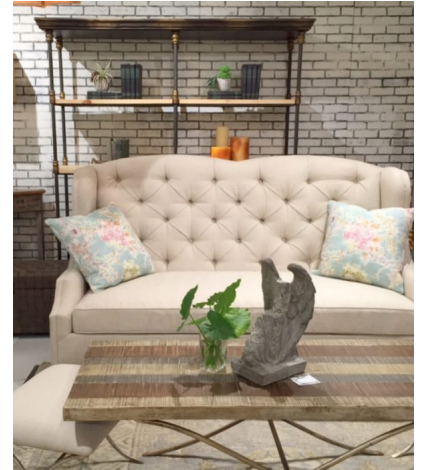

COCKTAIL TABLE ADRIANA WITH STOOLS

Combining distressed reclaimed-like boards on its top with a sleek solid metal base finished in a pale tone gold leaf. Two metal base stools covered in solid linen with a creme tone make this a perfect piece to gather around in a small or large room alike.

SKU: LC-010-1430 | **Categories:** [Cocktail Tables](#), [Living](#) |

PRODUCT DESCRIPTION

In stock - Quick ship

GALLERY IMAGES

ADDITIONAL INFORMATION

Dimensions

W 65 in x D 25 in x H 20 in

Style/Function

Casual, Coastal, Farmhouse, Transitional