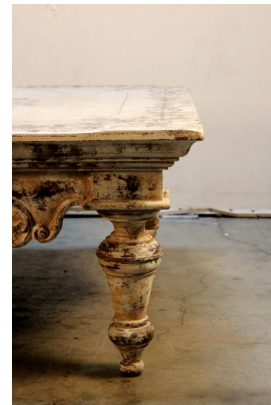

## COCKTAIL TABLE LEMANS, ANTIQUE WITH BLACK

With a very traditional ornate Mediterranean style, the Lemans Coffee table brings a high level of detail to a hand carved overstated apron that, paired with hand turned legs complement each other to frame a square top hand finished in a multi layer technique. A very unique center table for those that seek sophistication and authenticity in European Old World style.

## PRODUCT DESCRIPTION

Handcrafted in Peru.

Customization available.

Made to order 8-12 Weeks.

Finish shown: ANB (Antique with Black)

## GALLERY IMAGES