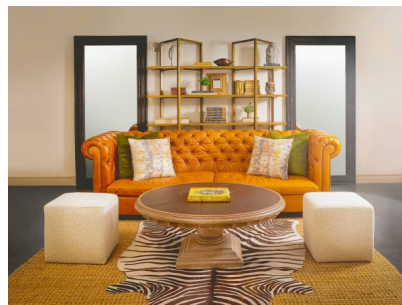

COCKTAIL TABLE TOURON

The Touron coffee table is a round classic design of central oversized pedestal and base with a scalloped skirt detail that blends traditional and industrial design. With a riveted sheet metal top finished in a rust tone and a hand rubbed finish in a natural warm beige color this table will add subtle warmth to your living room.

SKU: LC-002-1705 | **Categories:** [Cocktail Tables](#), [Living](#) |

PRODUCT DESCRIPTION

Handcrafted in Peru.

Customization available.

GALLERY IMAGES

ADDITIONAL INFORMATION

Dimensions

W 48 in x D 48 in x H 20 in