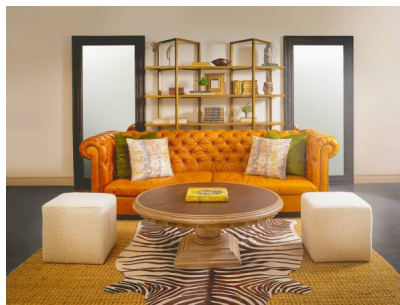

COCKTAIL TABLE TOURON

The Touron coffee table is a round classic design of central oversized pedestal and base with a scalloped skirt detail that blends traditional and industrial design. With a riveted sheet metal top finished in a rust tone and a hand rubbed finish in a natural warm beige color this table will add subtle warmth to your living room.

SKU: LC-002-1705 | **Categories:** [Cocktail Tables](#), [Living](#) |

PRODUCT DESCRIPTION

Handcrafted in Peru.

Customization available.

GALLERY IMAGES

ADDITIONAL INFORMATION

Dimensions

W 48 in x D 48 in x H 20 in