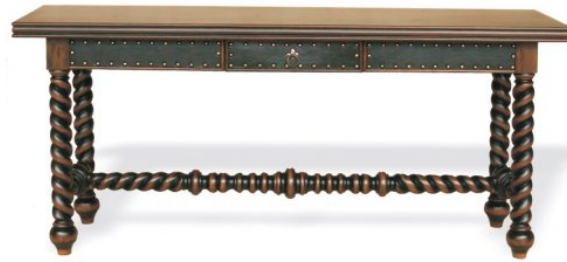

CONSOLE CORDOBA

SKU: XT-002-1006 | **Categories:** [Consoles](#), [Living](#) |

ADDITIONAL INFORMATION

Dimensions

W 72 in x D 21 in x H 32 in

Style/Function

Spanish Hacienda