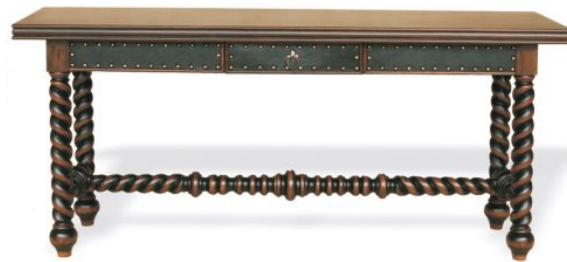

CONSOLE CORDOBA

Introduce timeless elegance to your space with the **Console Cordoba**, a handcrafted piece that seamlessly blends classic design with modern functionality. Made in Peru, its intricate detailing and rich finish add depth and character to any room. Perfect for entryways, living rooms, or dining areas, this console table offers both style and practicality.

SKU: XT-002-1006 | **Categories:** [Consoles](#), [Living](#) |

PRODUCT DESCRIPTION

Handcrafted in Peru

Customization Available.

Made to Order 10-12 Weeks.

ADDITIONAL INFORMATION

Dimensions

W 72 in x D 21 in x H 32 in