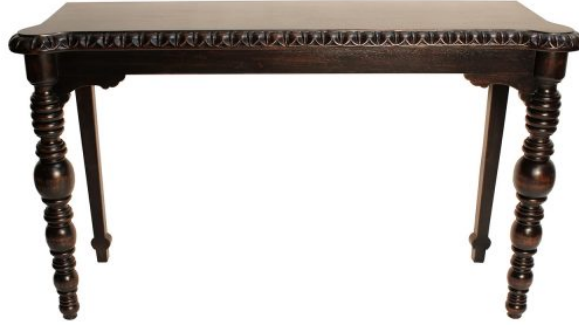

CONSOLE ELYSEE, AFRICAN

SKU: XT-007-1009-AFR | **Categories:** [Consoles](#), [Living](#) |

GALLERY IMAGES

ADDITIONAL INFORMATION

Dimensions

W 62 in x D 18 in x H 36 in

Style/Function

Transitional

Finish

Afrikan