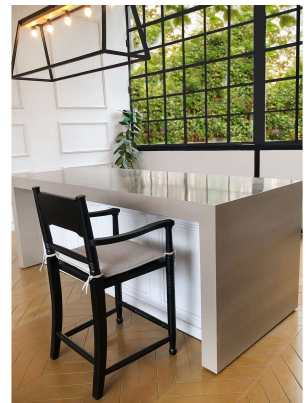

## COUNTER STOOL HACIENDA

Introducing the Hacienda Counter Stool from Peninsula Home, a perfect blend of rustic charm and contemporary design. Handcrafted in exquisite detail, this counter stool is a testament to superior craftsmanship. Made with solid wood and featuring a sleek finish, it exudes durability and timeless appeal. The comfortable cushioned seat and supportive backrest ensure a cozy and enjoyable seating experience. Elevate your kitchen or bar area with the Hacienda Counter Stool and indulge in the perfect combination of style and comfort. Experience the finest in craftsmanship and create a welcoming space that reflects your unique taste and personality.

**SKU:** CS-002-2350 | **Categories:** [Bar and Counter Stools](#), [Dining](#), [NEW](#) |

## PRODUCT DESCRIPTION

Handcrafted in Peru.

Customization available.

Also available in Bar Height: BS-002-2350

Seat Height: 23"

Arm Height: 27"

Seat Pad included.

## GALLERY IMAGES