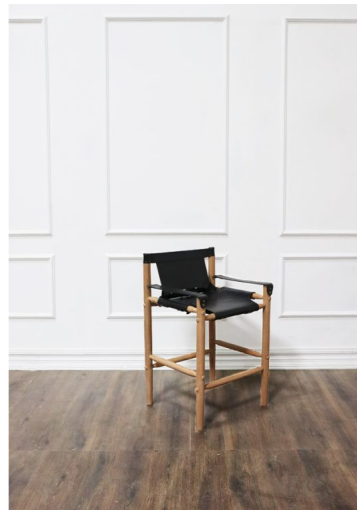

PRODUCT DESCRIPTION

Handcrafted in Peru.

Customization available.

Also available in Bar height (BS-002-2450-B-NAT-BLA)

Finish and leather shown: Natural with Black leather.

GALLERY IMAGES