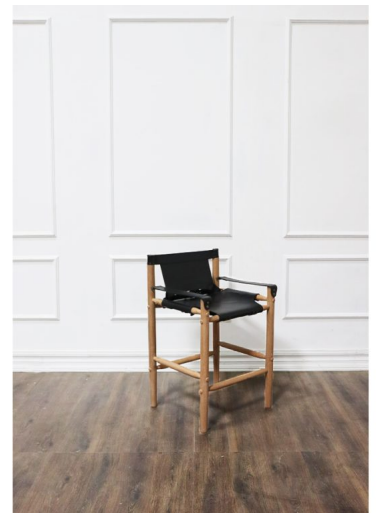

COUNTER STOOL KARLY, BLACK LEATHER.

Based on the classic campaign chair, this redefined take on the bar and counter stool has many details that make the difference in its class. With brass rivets throughout that ensure durability as well as an accent over the contrast double stitched vegetable tanned leather. Exposed metal buckle in the outside back add a touch of class to this timeless piece that is ideal for any well-appointed kitchen environment.

SKU: BS-002-2450-C-NAT-BLA | **Categories:** [Bar and Counter Stools](#), [Dining](#), [In Stock](#), [NEW](#) |

PRODUCT DESCRIPTION

Handcrafted in Peru.

Customization available.

In stock or Quick ship.

Also available in Bar height (BS-002-2450-B-NAT-BLA)

Finish and leather shown: Natural with Black leather.

GALLERY IMAGES

ADDITIONAL INFORMATION

Dimensions	W 22 in x D 20 in x H 36 in
Color	Black
Fabric / Leather	Black Leather
Material	LEATHER
Finish	Natural
Style/Function	Coastal, Transitinoal