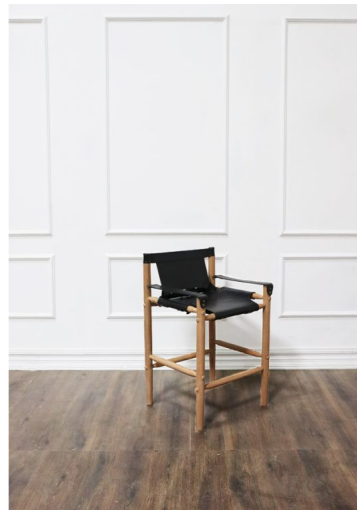

COUNTER STOOL KARLY, BLACK LEATHER.

Based on the classic campaign chair, this redefined take on the bar and counter stool has many details that make the difference in its class. With brass rivets throughout that ensure durability as well as an accent over the contrast double stitched vegetable tanned leather. Exposed metal buckle in the outside back add a touch of class to this timeless piece that is ideal for any well-appointed kitchen environment.

SKU: BS-002-2450-C-NAT-BLA | **Categories:** [Bar and Counter Stools](#), [Dining](#) |

PRODUCT DESCRIPTION

Handcrafted in Peru.

Customization available.

Also available in Bar height (BS-002-2450-B-NAT-BLA)

Finish and leather shown: Natural with Black leather.

GALLERY IMAGES

ADDITIONAL INFORMATION

Dimensions	W 22 in x D 20 in x H 36 in
Color	Black
Fabric / Leather	Black Leather
Material	LEATHER
Finish	Natural
Style/Function	Coastal, Transitinoal