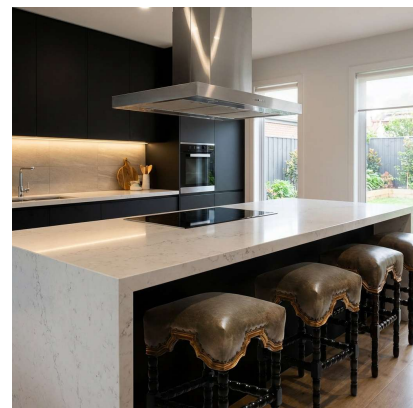

## COUNTER STOOL SAN MARCO, CRYSTAL MUSHROOM

A transitional yet classic backless counter stool, it is hand crafted with turned legs made of solid Peruvian hardwoods and hand finished in smooth espresso tone with maple highlights with a hand applied trim of antique gold. Upholstered in Italian leather. Hand applied antiqued copper nails complement its excellent craftsmanship. Available in 2 sizes.

## GALLERY IMAGES