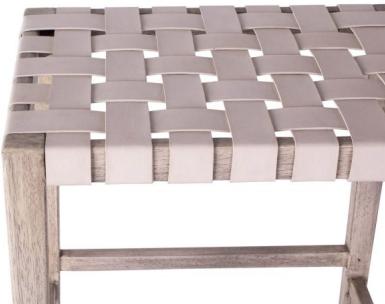

COUNTER STOOL MADEIRA, CREME LEATHER

A very transitional style that couples a woven leather top with modern farm house style straight legs. Finished in crème leather tones.

SKU: BS-002-2070-C-CRE | **Categories:** [Bar and Counter Stools](#), [Dining](#), [In Stock](#), [NEW](#) |

PRODUCT DESCRIPTION

Handcrafted in Peru.

In stock - Quick ship

Customization available.

GALLERY IMAGES

ADDITIONAL INFORMATION

Dimensions

W 22 in x D 16 in x H 24 in

Style/Function

Casual, Coastal, Farmhouse, Hacienda

Fabric / Leather

Crème Leather