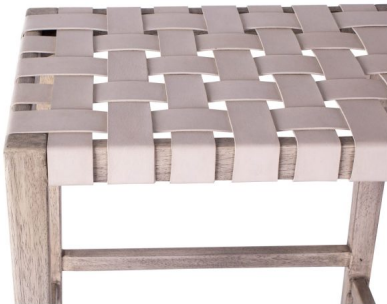

COUNTER STOOL MADEIRA, CREME LEATHER

A very transitional style that couples a woven leather top with modern farm house style straight legs. Finished in crème leather tones.

SKU: BS-002-2070-C-CRE | **Categories:** [Bar and Counter Stools](#), [Dining](#), [In Stock](#), [NEW](#) |

PRODUCT DESCRIPTION

Handcrafted in Peru.

In stock - Quick ship

Customization available.

GALLERY IMAGES

ADDITIONAL INFORMATION

Dimensions

W 22 in x D 16 in x H 24 in

Style/Function

Casual, Coastal, Farmhouse, Hacienda

Fabric / Leather

Crème Leather