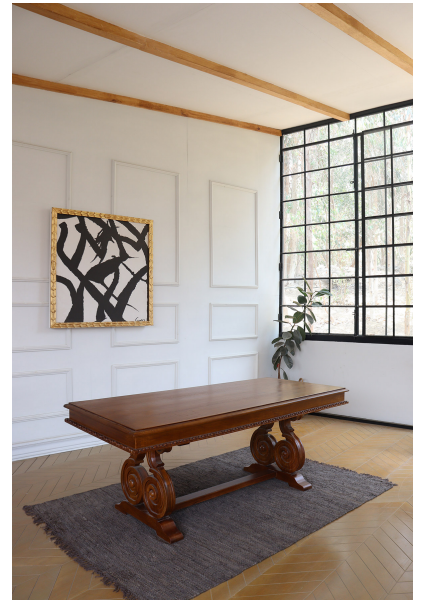

DESK VELAZQUEZ

A European inspired desk with classic elements of hand carved details throughout its base and top edges. It is paired with a smooth finish that displays multi-tones of matte gold undertones beneath its hand rubbed maple finish.

SKU: OD-002-1700 | **Categories:** [Desks](#), [In Stock](#), [Living](#) |

PRODUCT DESCRIPTION

Handcrafted in Peru.

Customization available.

In Stock-Quick ship available.

GALLERY IMAGES

ADDITIONAL INFORMATION

Dimensions

W 80 in x D 36 in x H 31 in

Style/Function

Traditional