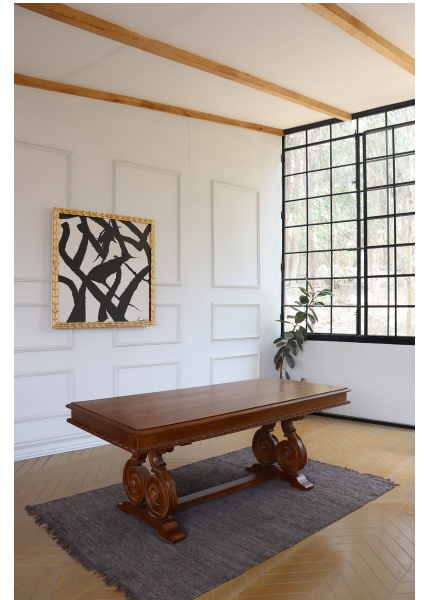

DESK VELAZQUEZ

A European inspired desk with classic elements of hand carved details throughout its base and top edges. It is paired with a smooth finish that displays multi-tones of matte gold undertones beneath its hand rubbed maple finish.

SKU: OD-002-1700 | **Categories:** [Desks](#), [In Stock](#), [Living](#) |

PRODUCT DESCRIPTION

Handcrafted in Peru.

Customization available.

In Stock-Quick ship available.

GALLERY IMAGES

ADDITIONAL INFORMATION

Dimensions

W 80 in x D 36 in x H 31 in

Style/Function

Traditional