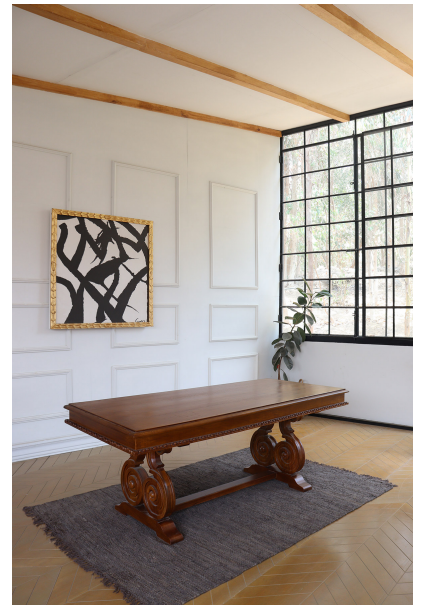

DESK VELAZQUEZ

A European inspired desk with classic elements of hand carved details throughout its base and top edges. It is paired with a smooth finish that displays multi-tones of matte gold undertones beneath its hand rubbed maple finish.

SKU: OD-002-1700 | **Categories:** [Desks](#), [Living](#) | **Tags:** [Desk](#), [Home Office](#)

PRODUCT DESCRIPTION

Handcrafted in Peru.

Customization available.

Made to order 8-10 Weeks.

GALLERY IMAGES

ADDITIONAL INFORMATION

Dimensions

W 80 in x D 36 in x H 31 in

Style/Function

Traditional