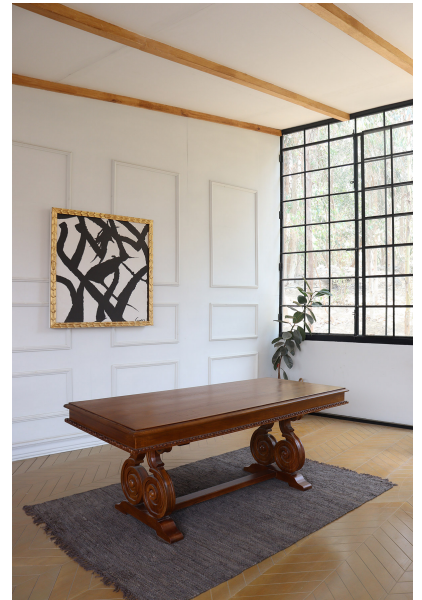

## DESK VELAZQUEZ

A European inspired desk with classic elements of hand carved details throughout its base and top edges. It is paired with a smooth finish that displays multi-tones of matte gold undertones beneath its hand rubbed maple finish.

## ADDITIONAL INFORMATION

**Dimensions**

W 80 in x D 36 in x H 31 in

**Style/Function**

Traditional