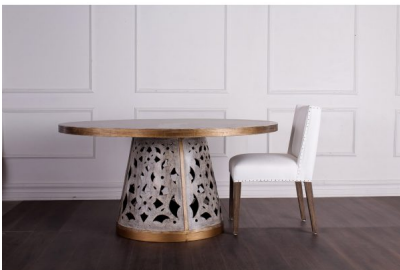

DINING TABLE CALADA

This classic round dining table with simple lines is complemented by a unique design in its base. The intricate cutting through its iconic round base provides a beautiful detail that plays along with the marbled finish and the gold accents on its top edge and baseboard.

SKU: DT-051-1815 | **Categories:** [Dining](#), [Dining Tables](#), [In Stock](#), [NEW](#) |

PRODUCT DESCRIPTION

Handcrafted in Peru.

In stock - Quick ship

Customization available.

GALLERY IMAGES

ADDITIONAL INFORMATION

Dimensions

W 60 in x D 60 in x H 30 in

Style/Function

Coastal, Transitional