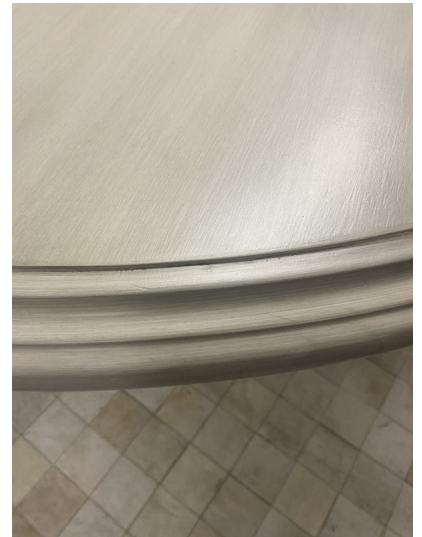

DINING TABLE PARMA

Elegance is the only word to describe this stunning round dining table that has a square base with oversized moldings to make a statement of sturdiness and durability. It comes in a two tone finish with a 60" round beveled top.

SKU: DT-051-1992 | **Categories:** [Dining](#), [Dining Tables](#), [In Stock](#) |

PRODUCT DESCRIPTION

Handcrafted in Peru.

Customization available.

In stock or Quick ship available.

GALLERY IMAGES

ADDITIONAL INFORMATION

Dimensions

W 60 in x D 60 in x H 30 in

Style/Function

Farmhouse

Finish

Acorn-Crème