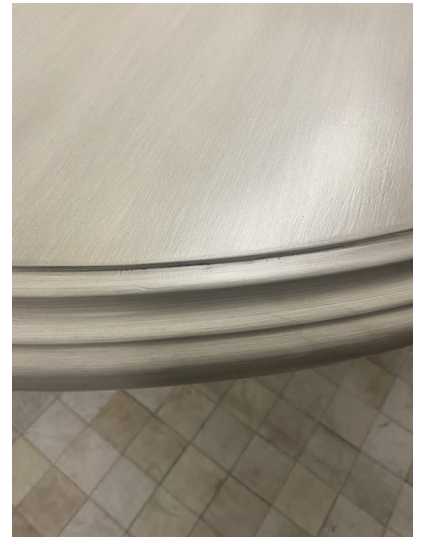

## DINING TABLE PARMA

Elegance is the only word to describe this stunning round dining table that has a square base with oversized moldings to make a statement of sturdiness and durability. It comes in a two tone finish with a 60" round beveled top.

**SKU:** DT-051-1992 | **Categories:** [Dining](#), [Dining Tables](#), [In Stock](#) |

## ADDITIONAL INFORMATION

**Dimensions**

W 60 in x D 60 in x H 30 in

**Style/Function**

Farmhouse

**Finish**

Acorn-Crème