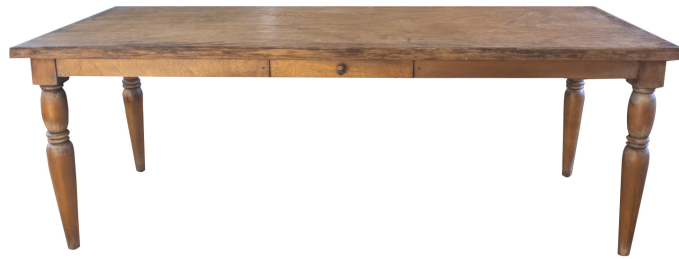

DINING TABLE PILAR, 84"

Inspired by Italian farm houses, this dining table balances simplicity with rustic elegance. turned legs and 2" thick top boards made of reclaimed lumber combined with the perfect stain tone make this a must have for entertaining in style or everyday use at home.

SKU: DT-028-2020-7-922 | **Categories:** [Dining](#) |

PRODUCT DESCRIPTION

Handcrafted in Peru.

Customization available.

Made to Order 8-10 Weeks

Finish shown: 922

GALLERY IMAGES