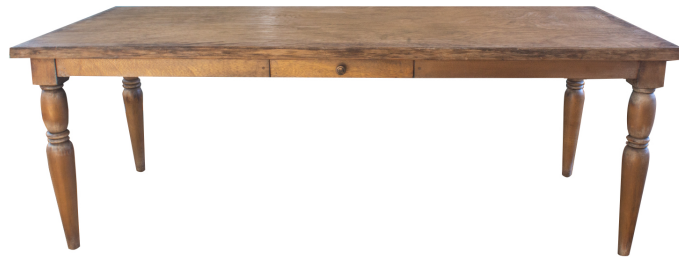

DINING TABLE PILAR, 84"

Inspired by Italian farm houses, this dining table balances simplicity with rustic elegance. turned legs and 2" thick top boards made of reclaimed lumber combined with the perfect stain tone make this a must have for entertaining in style or everyday use at home.

SKU: DT-028-2020-7-922 | **Categories:** [Dining](#), [In Stock](#) |

PRODUCT DESCRIPTION

Handcrafted in Peru.

Customization available.

In stock/ quick ship available.

Finish shown: 922 (New)

GALLERY IMAGES