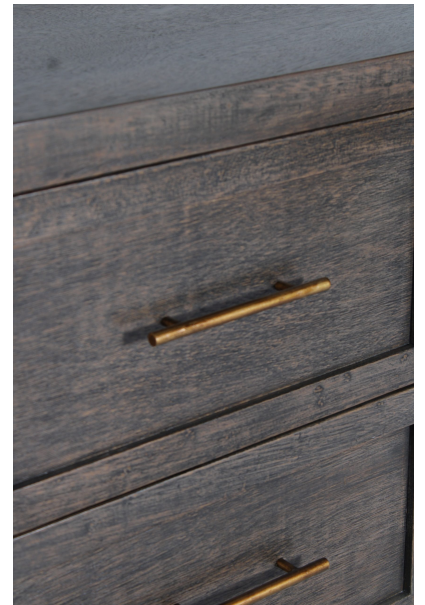

## DRESSER HARRY

The Harry Dresser has Asian-farm house bones in a clean piece that provides 6 drawers for ample storage. its finish in an earthy warm grey tone, contrasts with the aged brass finish of the front handles and feet.

## ADDITIONAL INFORMATION

**Dimensions**

W 72 in x D 20 in x H 34 in

**Style/Function**

Casual, Coastal, Farmhouse, Transitional