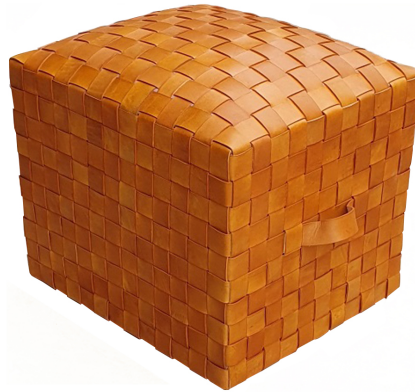

LEATHER STOOL BROOKLYN, SADDLE

The Brooklyn cube in leather is a perfect piece to pair with chairs to be used as a footrest, or as an accent at the end of a bed or next to a cocktail chair. This very sturdy leather cube is woven in unsplit vegetable tanned leather around a hard wood frame. It comes with 2 leather flat handles to facilitate movement and add details to its unique design.

SKU: BB-002-1202-SAD | **Categories:** [In Stock](#), [Living](#), [NEW](#), [Stools and Poufs](#) |

PRODUCT DESCRIPTION

Handcrafted in Peru

Customization available.

In stock/ Quick ship.

ADDITIONAL INFORMATION

Dimensions

W 20 in x D 18 in x H 21 in

Fabric / Leather

Saddle Leather

Material

LEATHER