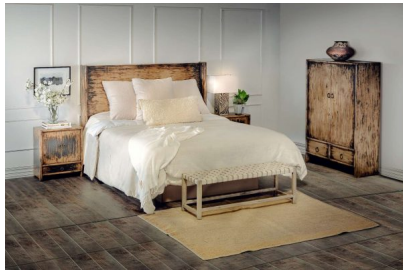

BENCH MADEIRA, CREME

This transitional wooden frame bench is covered with woven vegetable tanned leather finished in a crème tone with a contrasting base. It is an ideal bench for the foot of the bed in your master or guest bedrooms.

SKU: BB-002-2100-CRE | **Categories:** [Armoires](#), [Bedroom](#), [Beds](#), [In Stock](#), [Living](#), [NEW](#) |

PRODUCT DESCRIPTION

Handcrafted in Peru.

In stock - Quick ship

Customization available.

GALLERY IMAGES

ADDITIONAL INFORMATION

Dimensions

W 54 in x D 16 in x H 17.5 in

Style/Function

Casual, Coastal, Farmhouse, Transitional

Fabric / Leather

Crème Leather