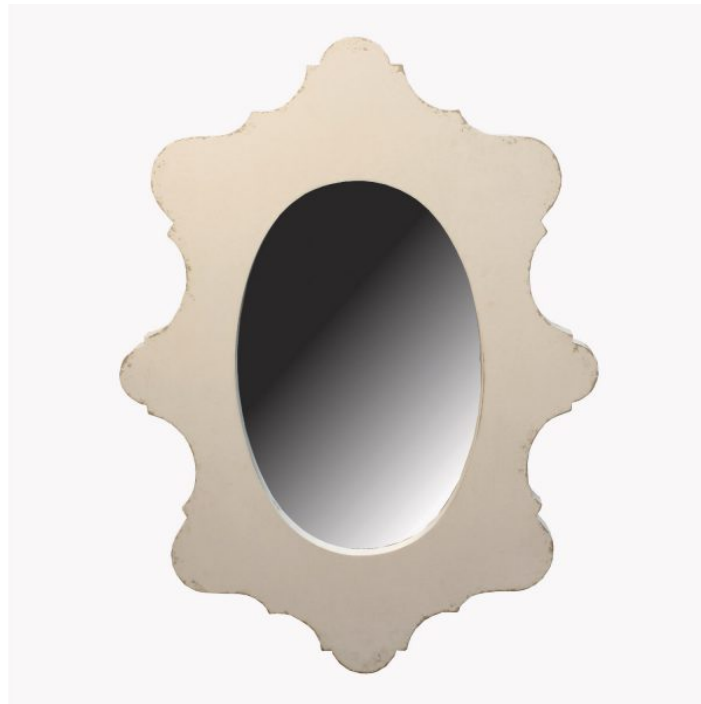

MIRROR ANTOINETTE, WHITE

SKU: AM-019-1600-WHI | **Categories:** [Uncategorized](#) |

ADDITIONAL INFORMATION

Dimensions

W 35 in x D 2 in x H 48 in

Style/Function

Traditional