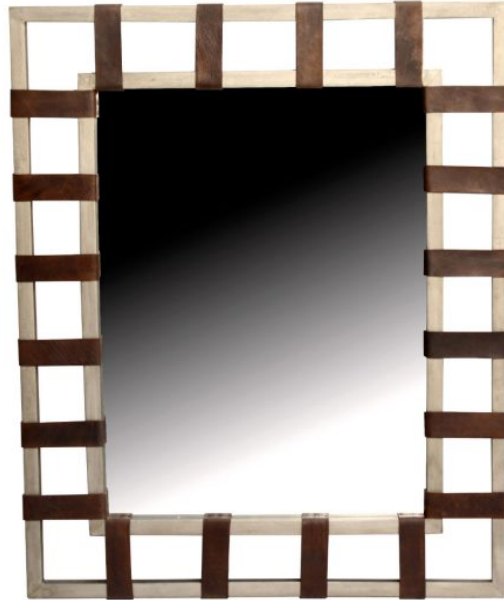

MIRROR DRAKE

SKU: AM-002-1702 | **Categories:** [Living](#), [Wall Décor](#) |

ADDITIONAL INFORMATION

Dimensions

W 40 in x D 2 in x H 36 in

Style/Function

Coastal, Transitional