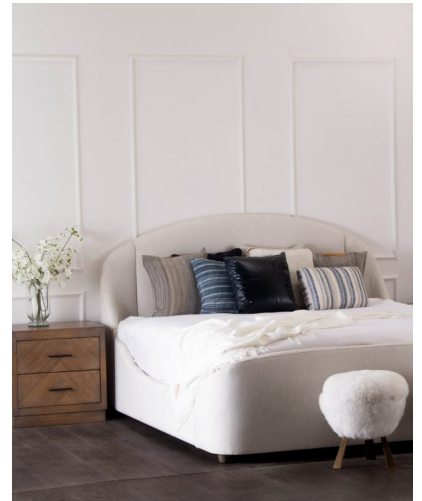

NIGHTSTAND TOLEDO

The Toledo nightstand is a simple lined piece that has a chevron design made of hard wood planks on its front. It's beautiful lines and design are complemented by horizontal black matte handles. Its warm multi-tone finish makes this a very versatile piece for designers to use in their projects.

SKU: BN-051-6800 | **Categories:** [Bedroom](#), [NEW](#), [Nightstands](#) |

PRODUCT DESCRIPTION

Handcrafted in Peru.

Customization available.

GALLERY IMAGES

ADDITIONAL INFORMATION

Dimensions

W 25 in x D 18 in x H 25 in

Style/Function

Casual, Coastal, Farmhouse, Transitional

Finish

Acorn