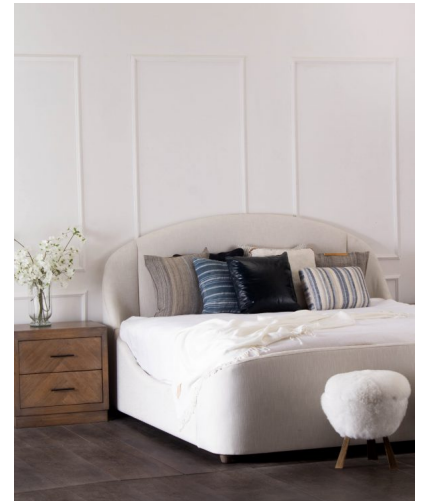

NIGHTSTAND TOLEDO

The Toledo nightstand is a simple lined piece that has a chevron design made of hard wood planks on its front. It's beautiful lines and design are complemented by horizontal black matte handles. It's warm multi-tone finish makes this a very versatile piece for designers to use in their projects.

SKU: BN-051-6800 | **Categories:** [Bedroom](#), [NEW](#), [Nightstands](#) |

PRODUCT DESCRIPTION

Handcrafted in Peru.

Customization available.

GALLERY IMAGES

ADDITIONAL INFORMATION

Dimensions

W 25 in x D 18 in x H 25 in

Style/Function

Casual, Coastal, Farmhouse, Transitional

Finish

Acorn