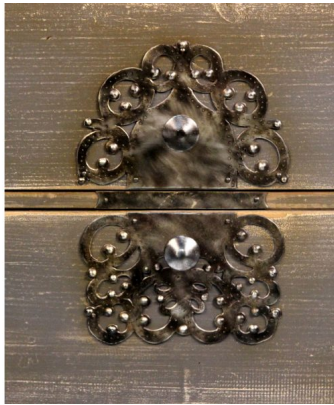

## NIGHTSTAND NAPOLEON

The Napoleon nightstand combines Swedish lines with Mediterranean accents. this 2-drawer piece has a dramatic metal carved through plate that is the center of attention to this otherwise simple piece.

## ADDITIONAL INFORMATION

**Dimensions**

W 29 in x D 19 in x H 30 in

**Style/Function**

Traditional