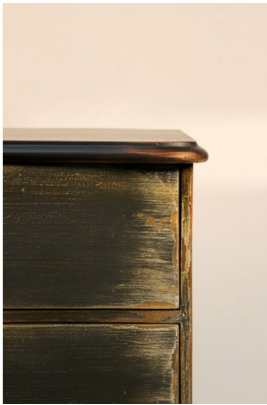

NIGHTSTAND NAPOLEON

the Napoleon nightstand combines Swedish lines with Mediterranean accents. this 2 drawer piece has a dramatic metal carved through plate that is the center of attention to this otherwise simple piece.

SKU: XT-010-6850 | **Categories:** [Bedroom](#), [In Stock](#), [Nightstands](#) |

PRODUCT DESCRIPTION

Handcrafted in Peru.

In stock - Quick ship

Customization available.

GALLERY IMAGES

ADDITIONAL INFORMATION

Dimensions

W 29 in x D 19 in x H 30 in

Style/Function

Traditional