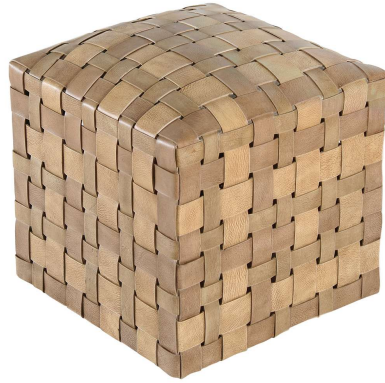

OTTOMAN SOHO, WHEAT

Our best seller woven leather soho is now available in Wheat Finish. This lightweight stool is ideal to complement any room in transitional, traditional, rustic or contemporary rooms.

SKU: BB-002-1201-WHE | **Categories:** [Benches and Ottomans](#), [Living](#), [NEW](#) |

PRODUCT DESCRIPTION

Handcrafted in Peru.

GALLERY IMAGES

ADDITIONAL INFORMATION

Weight	12 lbs
Dimensions	W 17 in x D 17 in x H 18 in
Fabric / Leather	Wheat Leather
Material	LEATHER
Style/Function	Transitional