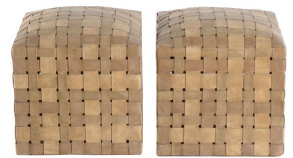

OTTOMAN SOHO, WHEAT

Our best seller woven leather soho is now available in Wheat Finish. This lightweight stool is ideal to complement any room in transitional, traditional, rustic or contemporary rooms.

SKU: BB-002-1201-WHE | **Categories:** [Benches and Ottomans](#), [Living](#), [NEW](#) |

PRODUCT DESCRIPTION

Handcrafted in Peru.

GALLERY IMAGES

ADDITIONAL INFORMATION

Weight	12 lbs
Dimensions	W 17 in x D 17 in x H 18 in
Fabric / Leather	Wheat Leather
Material	LEATHER
Style/Function	Transitional