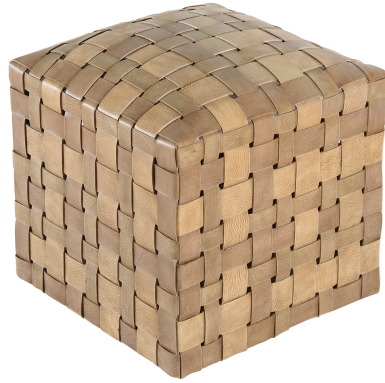

## OTTOMAN SOHO, WHEAT

Our best seller woven leather soho is now available in Wheat Finish. This lightweight stool is ideal to complement any room in transitional, traditional, rustic or contemporary rooms.

**SKU:** BB-002-1201-WHE | **Categories:** [Benches and Ottomans](#), [Living](#), [NEW](#) |

## ADDITIONAL INFORMATION

<b>Weight</b>	12 lbs
<b>Dimensions</b>	W 17 in x D 17 in x H 18 in
<b>Fabric / Leather</b>	Wheat Leather
<b>Material</b>	LEATHER
<b>Style/Function</b>	Transitional