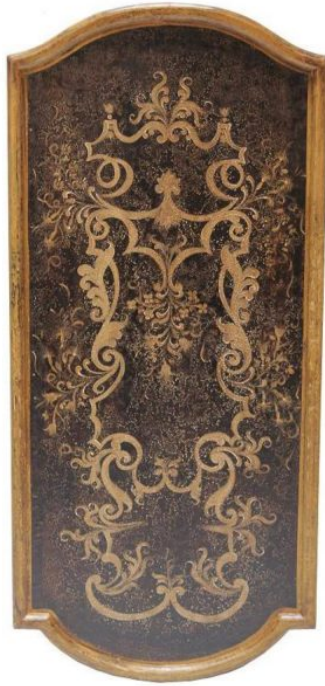

PAINTED WOOD WALL PLAQUE, ESPRESSO

An oval shaped wooden wall plaque with a raised wooden frame is hand painted by our artisans and distressed finished in a multi-layer process. Hand painted textured scrolls make this very special and unique. Works best in traditional, Mediterranean, Tuscan and classic styles of home.

SKU: AP-006-1003-ESP | **Categories:** [In Stock](#), [Living](#), [Wall Décor](#) | **Tags:** [Hand Painted](#), [PERU](#), [Wall Decor](#)

PRODUCT DESCRIPTION

Hand painted in Peru.

In Stock/ Quick ship available.

ADDITIONAL INFORMATION

Dimensions

W 27 in x D 2 in x H 60 in

Style/Function

Traditional