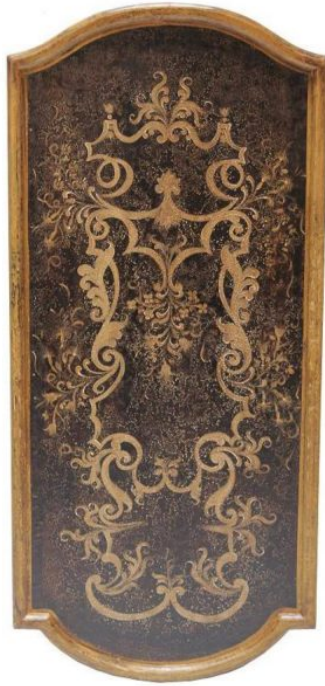

## PAINTED WOOD WALL PLAQUE, ESPRESSO

An oval shaped wooden wall plaque with a raised wooden frame is hand painted by our artisans and distressed finished in a multi-layer process. Hand painted textured scrolls make this very special and unique. Works best in traditional, Mediterranean, Tuscan and classic styles of home.

**SKU:** AP-006-1003-ESP | **Categories:** [In Stock](#), [Living](#), [Wall Décor](#) | **Tags:** [Hand Painted](#), [PERU](#), [Wall Decor](#)

### Dimensions

W 27 in x D 2 in x H 60 in