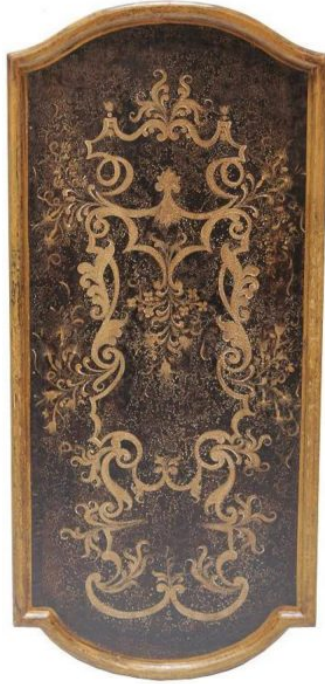

PAINTED WOOD WALL PLAQUE, ESPRESSO

SKU: AP-006-1003-ESP | **Categories:** [Living](#), [Wall Décor](#) |

PRODUCT DESCRIPTION

An oval shaped wooden wall plaque with a raised wooden frame is hand painted by our artisans and distressed finished in a multi layer process. Hand painted textured scrolls make this very special and unique. Works best in traditional, Mediterranean, Tuscan and classic styles of home.

ADDITIONAL INFORMATION

Dimensions

W 27 in x D 2 in x H 60 in

Style/Function

Traditional